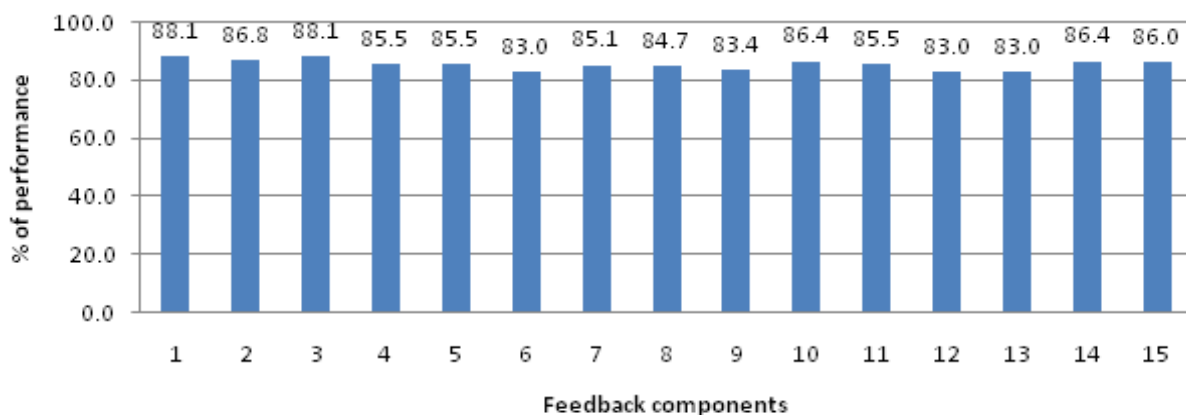

ODD SEMESTER

Transducer Engineering
Ms. Jananisri

Transducer Laboratory