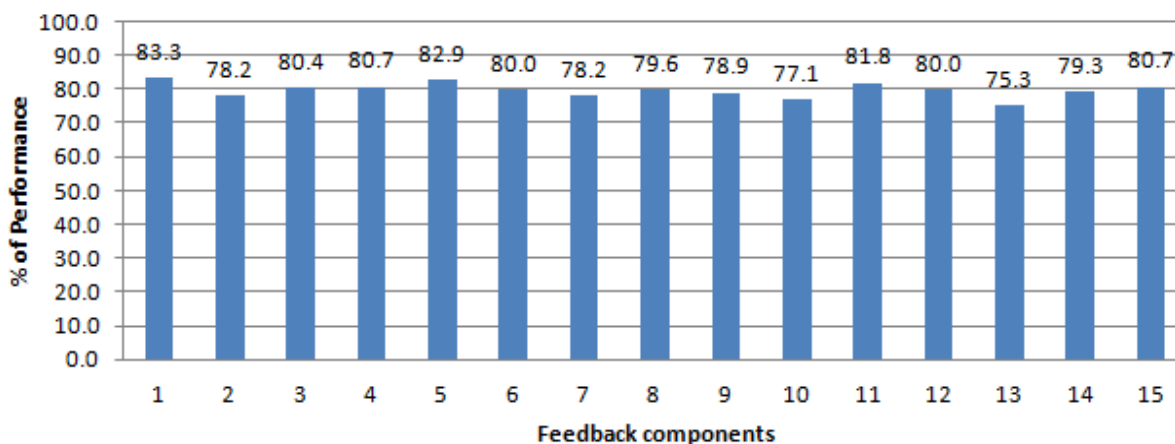

ODD SEMESTER

**Analytical Instrumentation-
Ms. M Vidya**

Transducer Laboratory